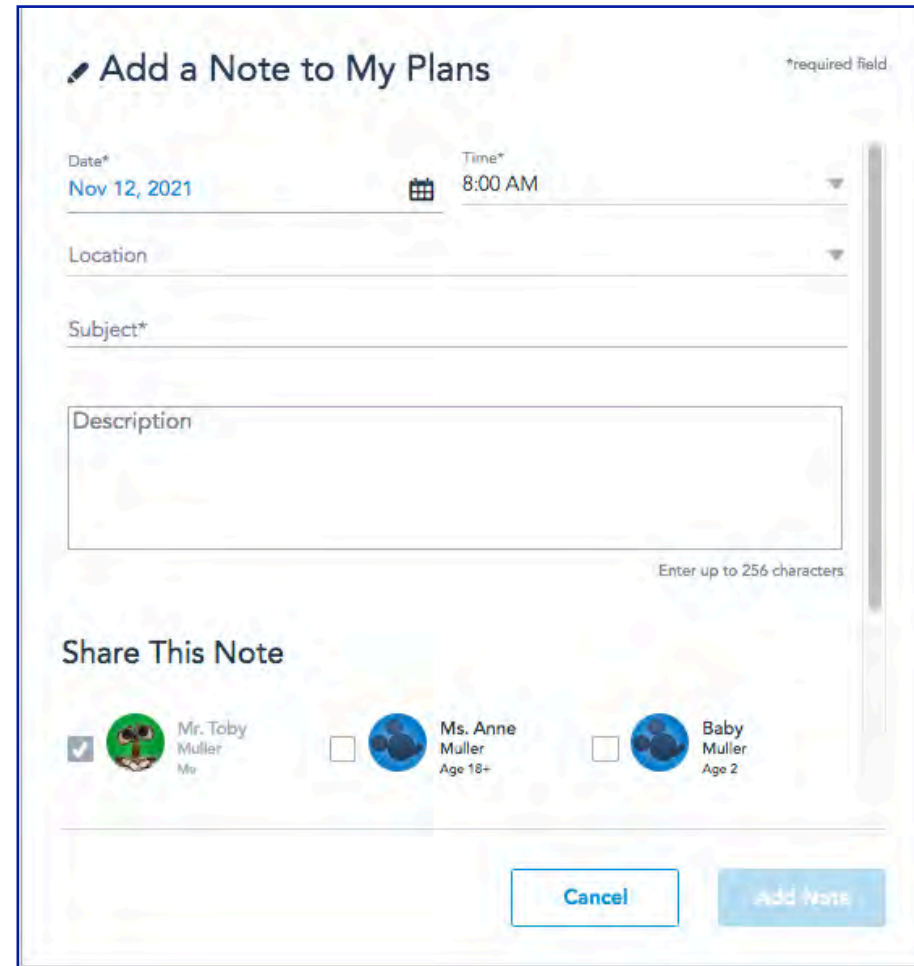

If you want to add personal plans that don't use the booking flows, you can add a Note, like so...

MY PLANS HUB

You can't book reservations for fireworks, but you can add the showtime and date to your Itinerary with a Reminder