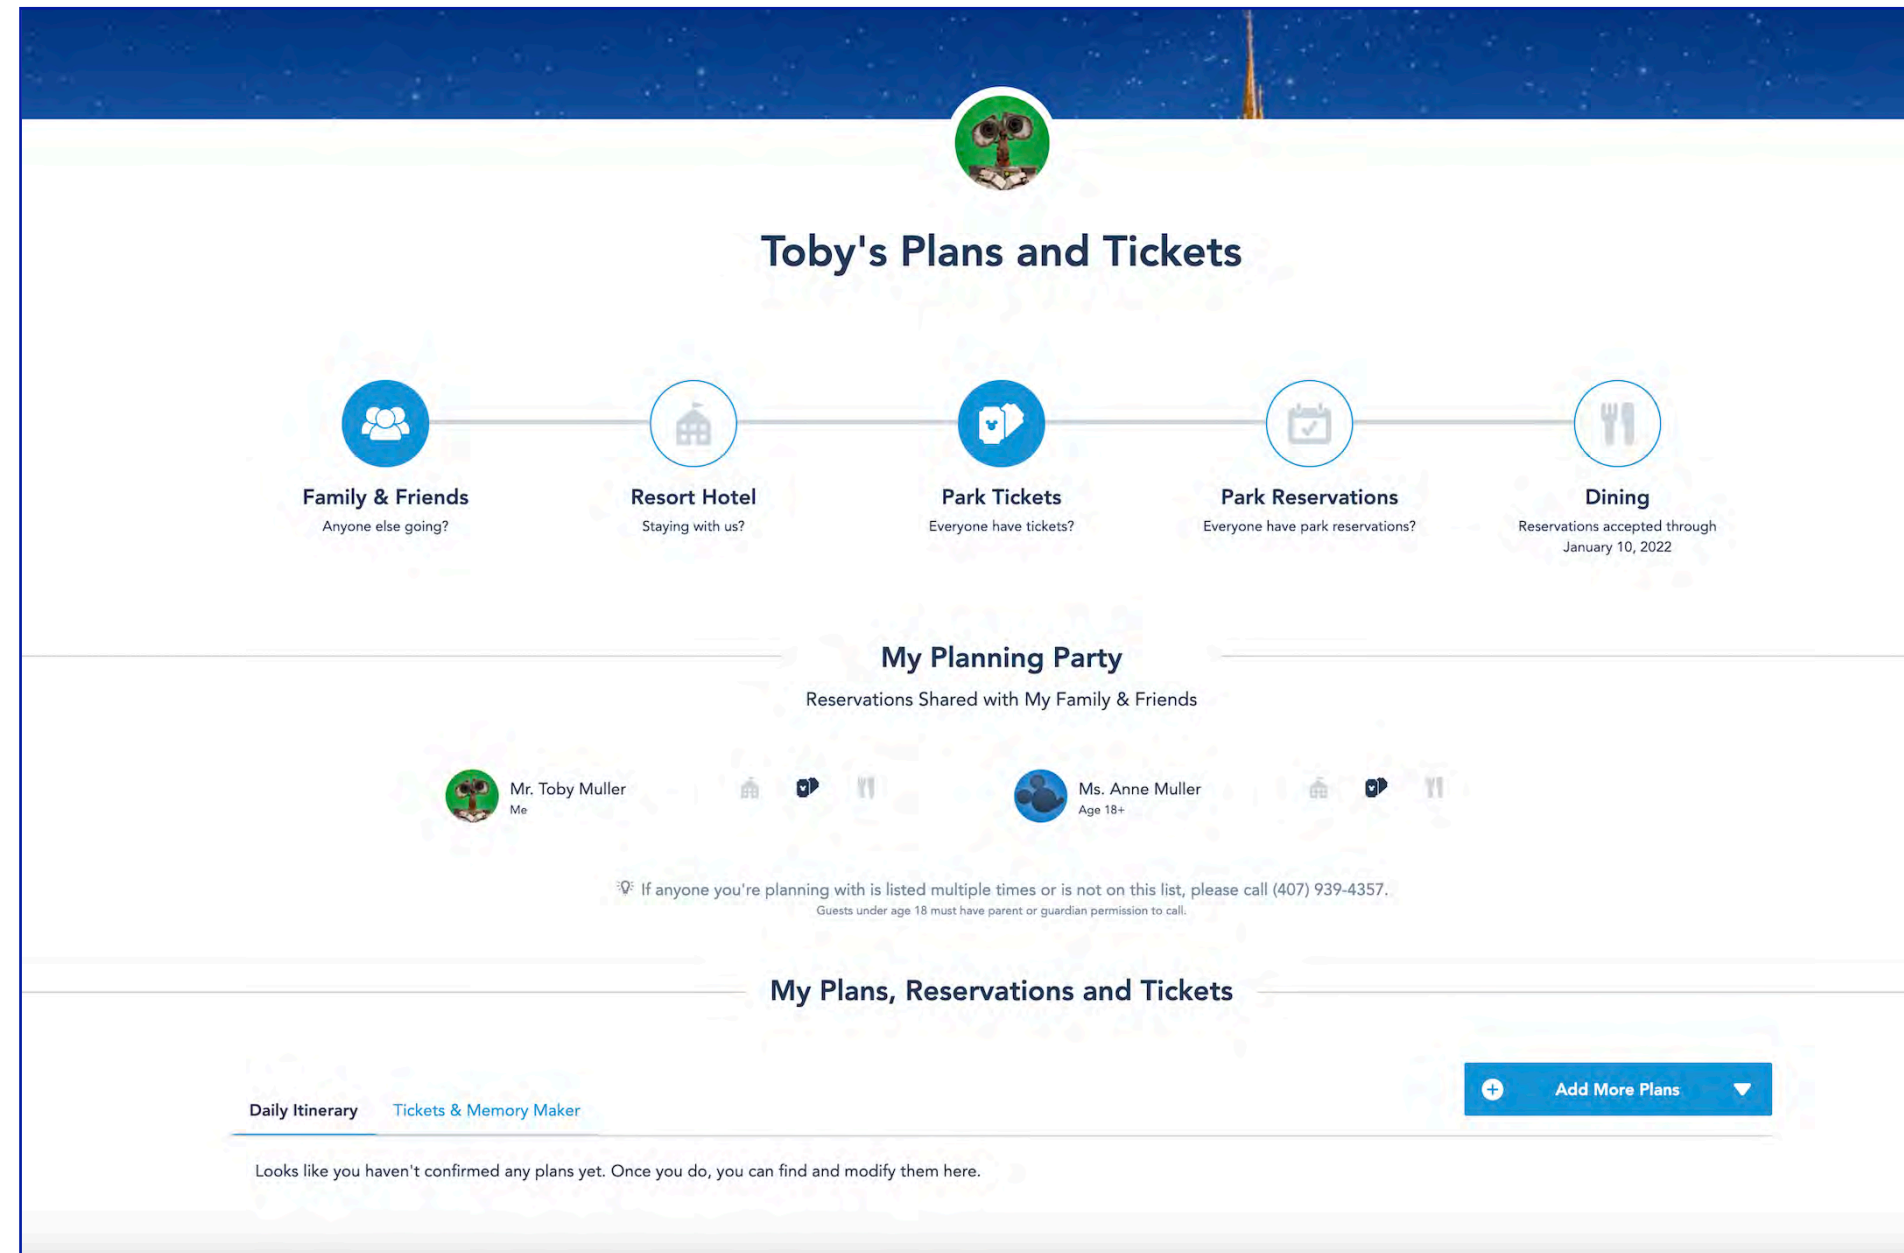

MY PLANS HUB

A real-time planning guide that keeps track of your park tickets, reservations and activities—and who shares those plans

Entry point on Disneyworld.com home page.

MY PLANS HUB

Dashboard hover states and Add More Plans menu

The screenshot shows a dashboard titled "Toby's Plans and Tickets" with a profile picture of a character. Below the title, there are two rows of plan categories. The top row shows the categories in a dimmed state, while the bottom row shows them with active hover states and associated action buttons.

The "Add More Plans" menu is a vertical list of options, each with an icon and text. The menu is titled "Add More Plans" with a plus sign on the left and a downward arrow on the right.

- Dining Reservations
- Resort Hotel Reservations
- Book Enchanting Extras
- Theme Park Reservations
- Link Reservations and Purchases
- Character Experiences
- Fireworks
- Parades
- Shows
- Notes