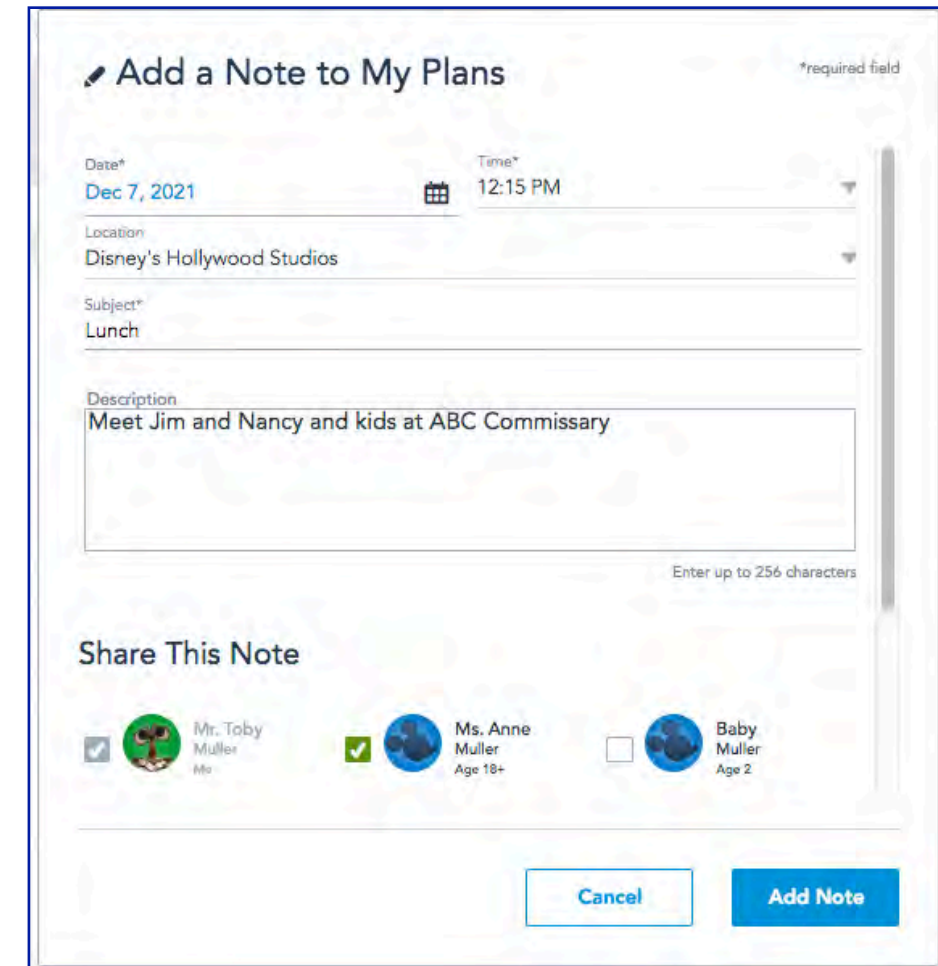

If you want to add personal plans that don't use the booking flows, you can add a Note, like so...

MY PLANS HUB

You can't book reservations for fireworks, but you can add the showtime and date to your Itinerary with a Reminder